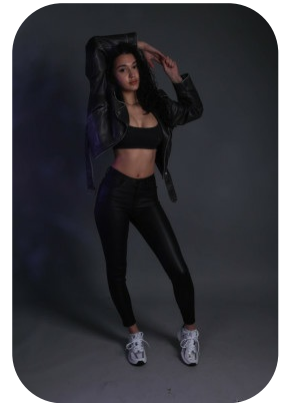

Alicia Luis Kerrouche

Age: 16-20	Height: 5ft8inch	Eye Colour: Brown	Accent: London
Gender:F	Weight: 53kg	Waist: 24	Bust: 30
Location: London	Shoe Size: 4	Hips: 34	
Drives: No	Hair Color: Brunette		

Talents
COMMERCIAL MODELS, EXTRAS