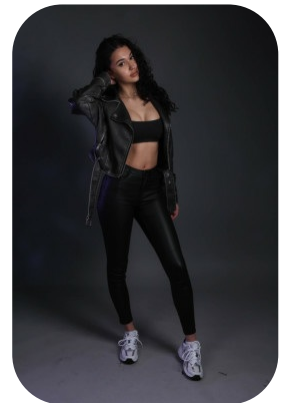

Alicia Luis Kerrouche

Age: 16-20	Height: 5ft8inch	Eye Colour: Brown	Accent: London
Gender:F	Weight: 53kg	Waist: 24	Bust: 30
Location: London	Shoe Size: 4	Hips: 34	
Drives: No	Hair Color: Brunette		

Talents
COMMERCIAL MODELS, EXTRAS